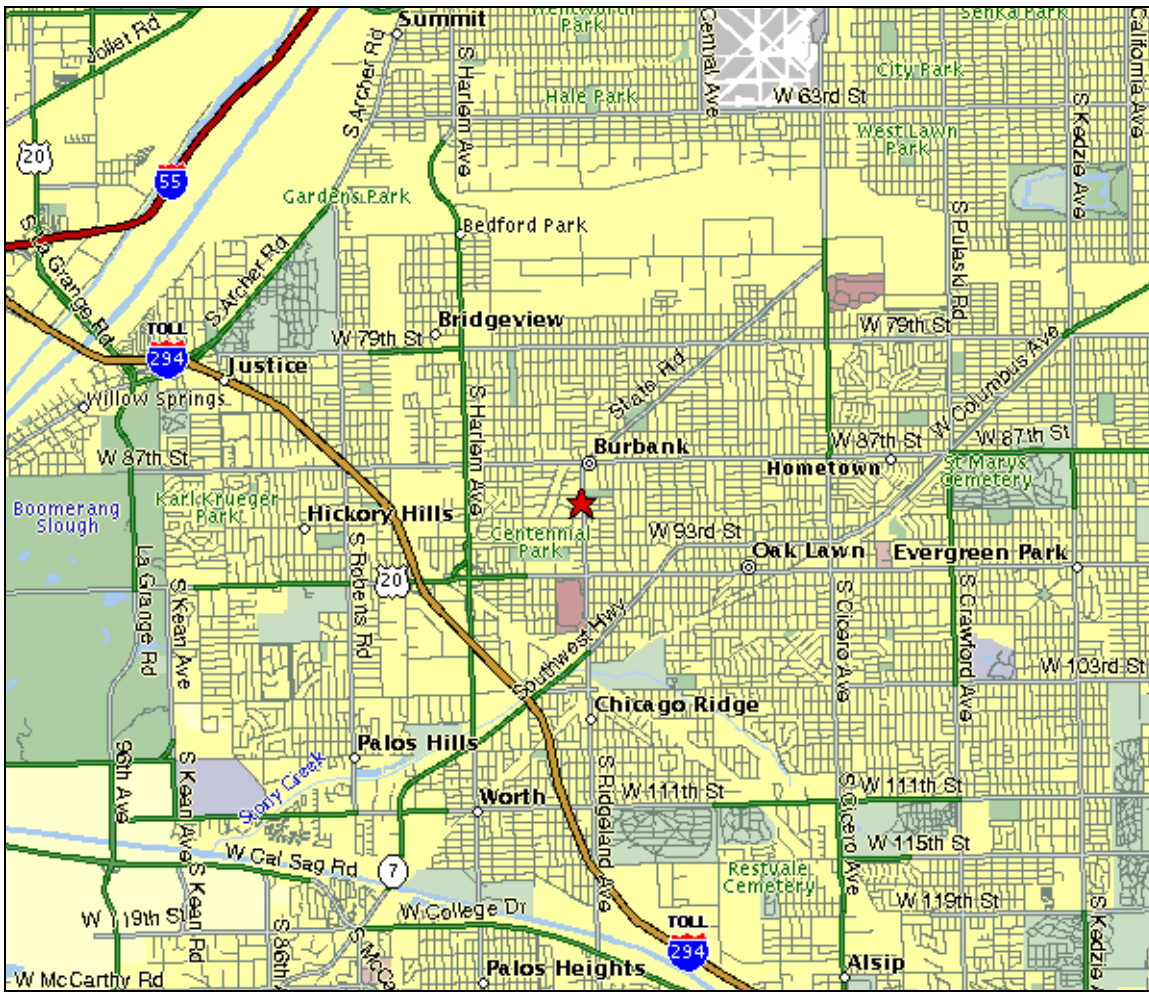

## Musichorale Scholarship Contest

Oak Lawn Community  
Church  
9000 S. Ridgeland Ave.  
Oak Lawn, IL 60453

### Directions :

Take I-294 to the 95<sup>th</sup>  
street exit. Exit going  
east towards Oak Lawn.  
Turn left on Ridgeland  
Ave. and travel  
approximately 5 blocks.  
The church will be on  
your left (west side of  
street).

Wide View Map

Detail View Map